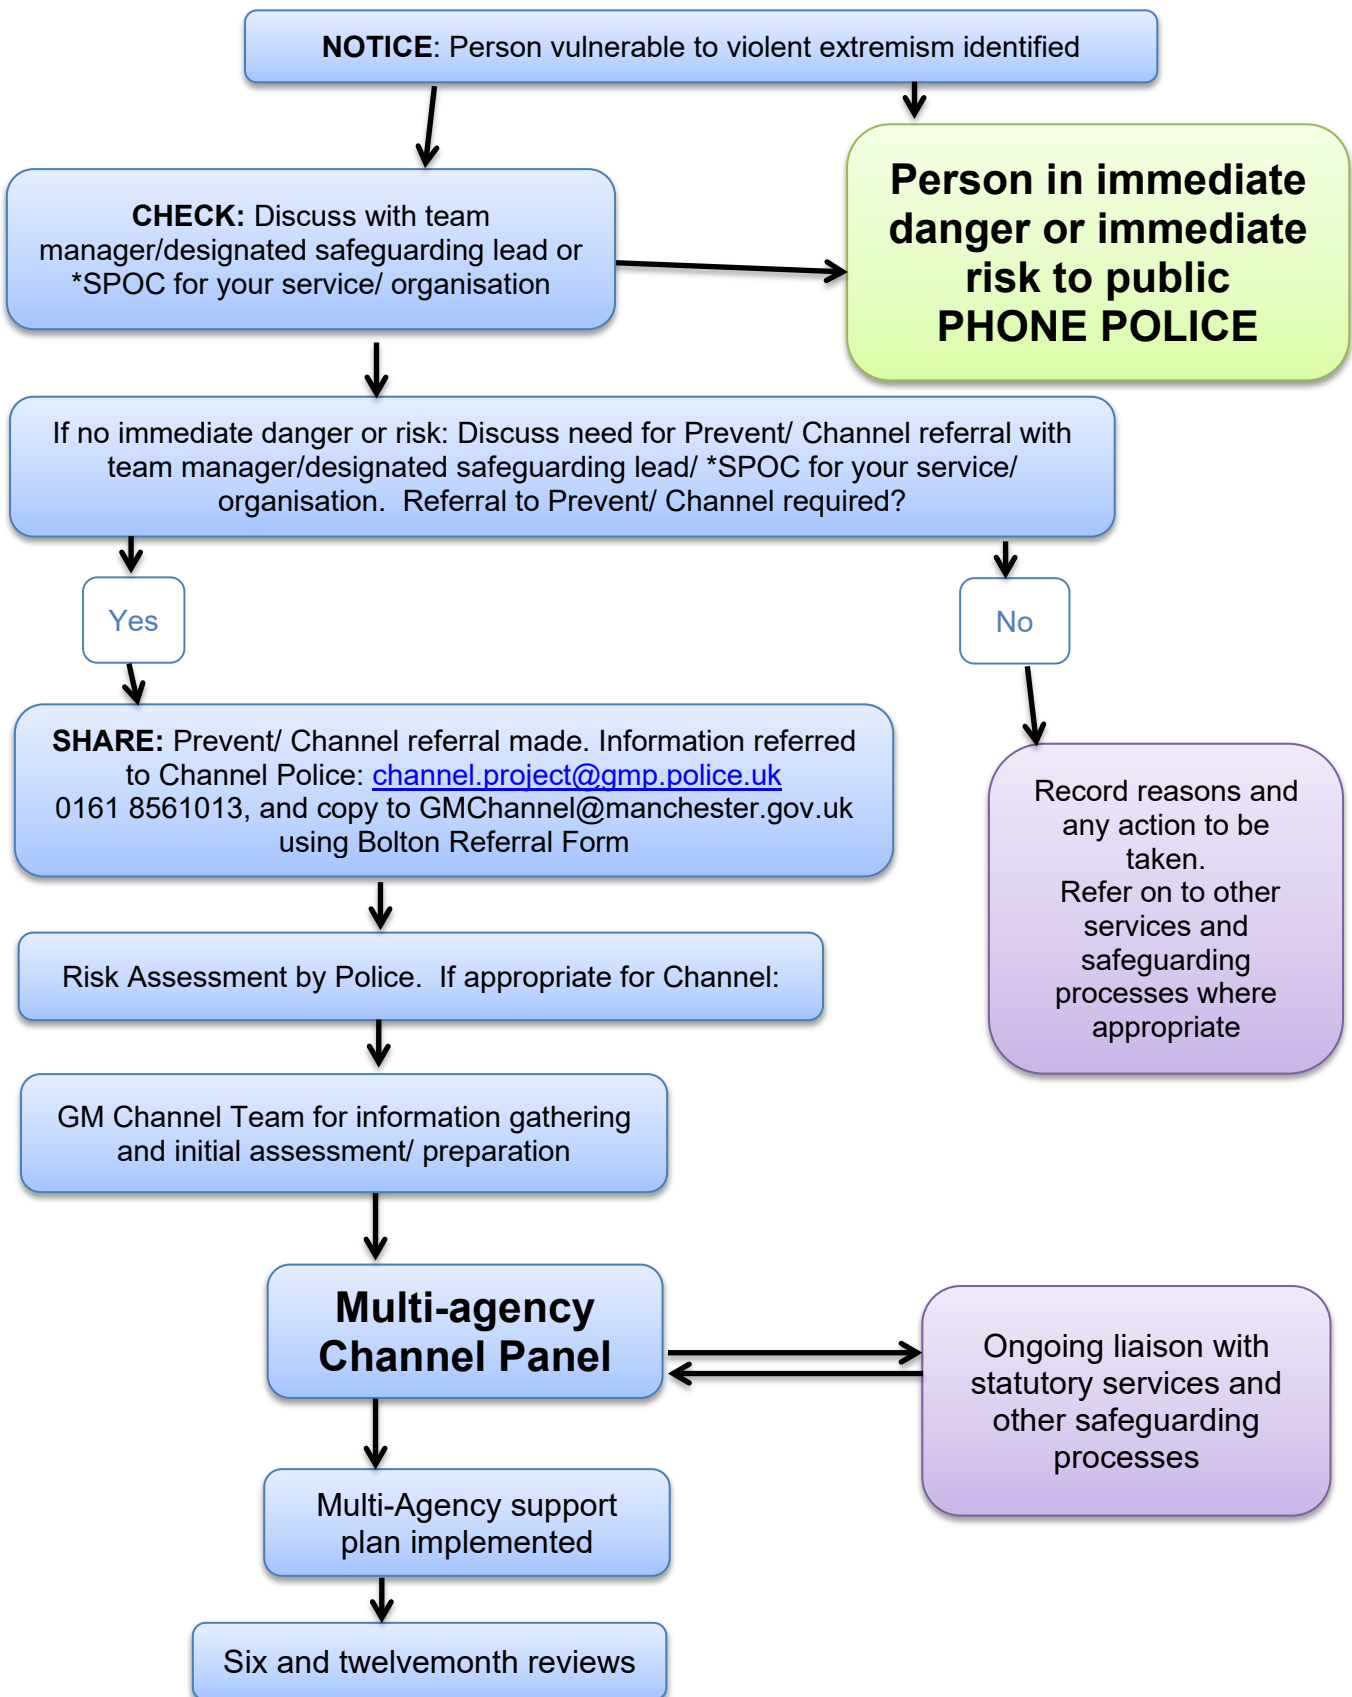

RESPONDING TO ADULTS AND CHILDREN VULNERABLE TO MESSAGES OF VIOLENT EXTREMISM

*SPOC is the Single Point of Contact and usually the safeguarding lead for your service or organisation
 For advice/guidance about concerns you can also contact Channel Police: channel.project@gmp.police.uk 0161 8561013, or The GM Channel team on Tel: 0161 227 3543 or mobile: 07971385238
 Alternatively, people can visit Counter Terrorism Policing's safeguarding website, <https://actearly.uk/> ACT Early or call the national police Prevent advice line on 0800 011 3764 to discuss their concerns.